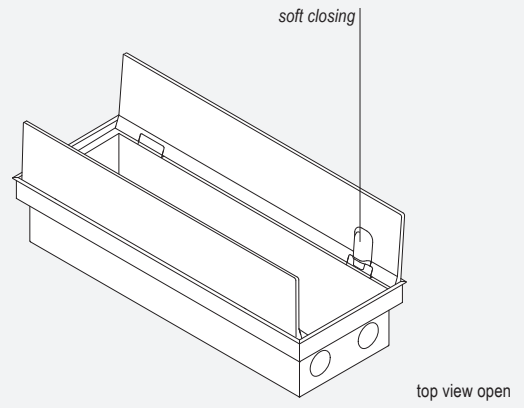

EasyRack Office is a stylish and functional equipped section, integrable on desk worktop and designed to keep in order the workstation. Suitable on work desks, executive desks, meeting tables and domestic desks. EasyRack office is available in single or double version with optional screen partition holder.

Easyrack Office is made of anodized aluminum with aluminum cover in piombo painted. The inner part is natural aluminium.

EasyRack Office

section

EasyRack Office

Carica batterie ad induzione *Inductive charging*