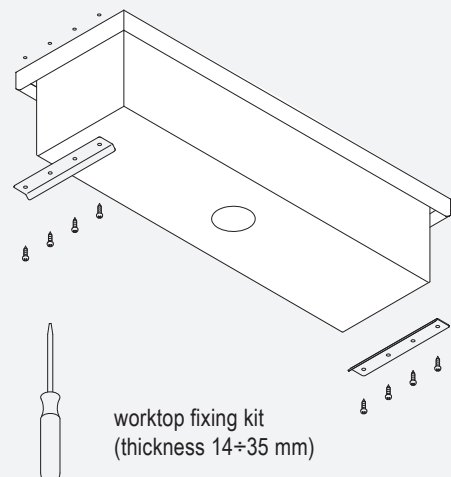

Easyrack Office is made of anodized aluminum with aluminum cover in piombo painted. The inner part is natural aluminium.

EasyRack Office

section

EasyRack Office

Carica batterie ad induzione *Inductive charging*