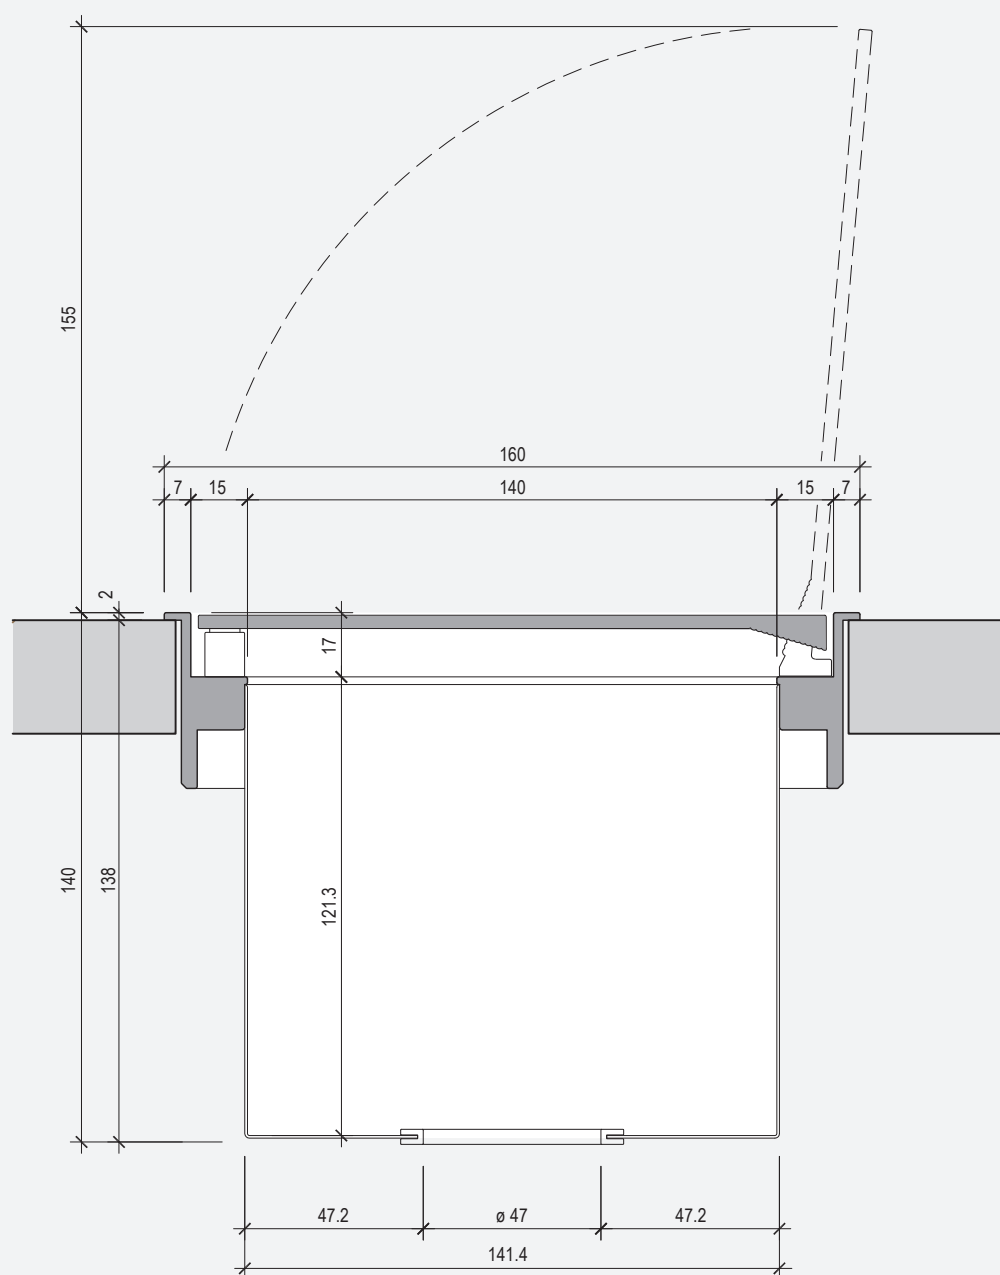

EasyRack Office 500

L 516 x P 160 x H 140

- Vaschetta raccogliocavi L500 H125
- Carica telefono a induzione (*)
- Cable management box L500 H125
- Inductive charging (*)

OFF0500PT

alluminio verniciato piombo
aluminum piombo painted