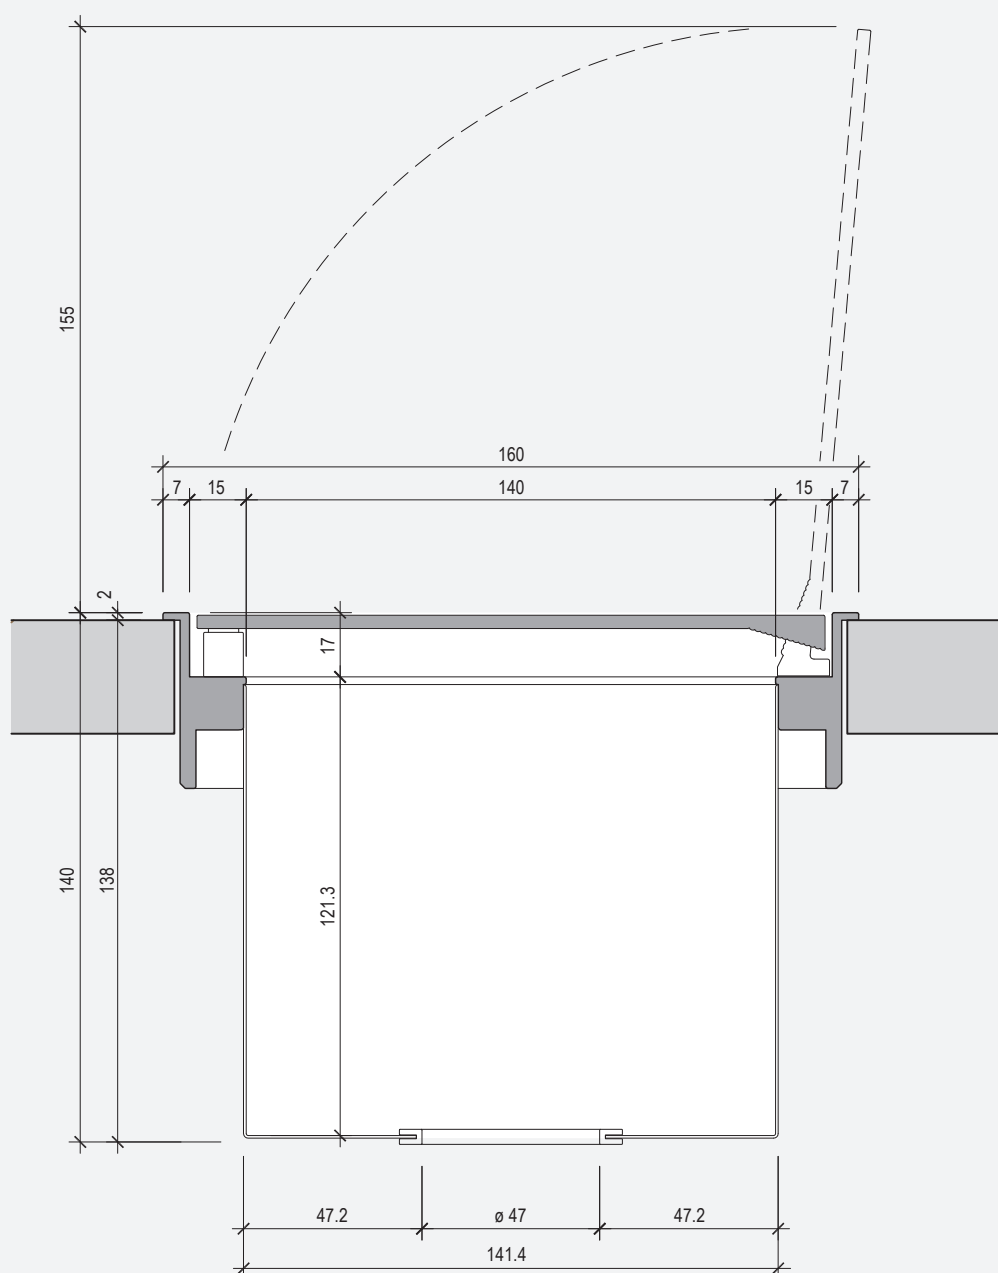

EasyRack Office 300

L 316 x P 160 x H 140

- Vaschetta raccogli-cavi L300 H125
- Cable management box L300 H125

OFF0300PX

alluminio verniciato piombo
aluminum lead painted

EasyRack Office 500

L 516 x P 160 x H 140