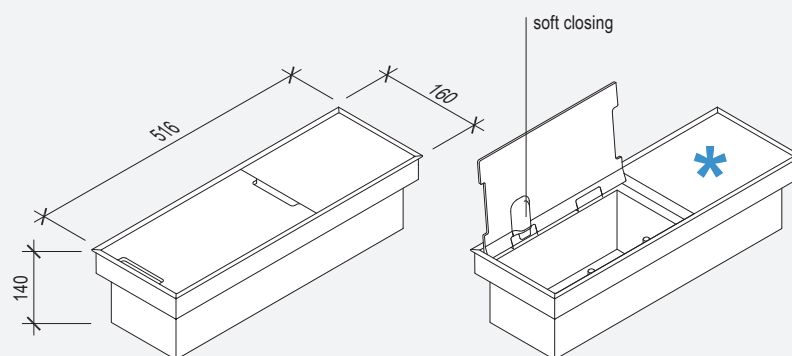

EasyRack Office 500

L 516 x P 160 x H 140

- Vaschetta raccogliocavi L500 H125
- Carica telefono a induzione (*)
- Cable management box L500 H125
- Inductive charging (*)

OFF0500PT

alluminio verniciato piombo
aluminum piombo painted