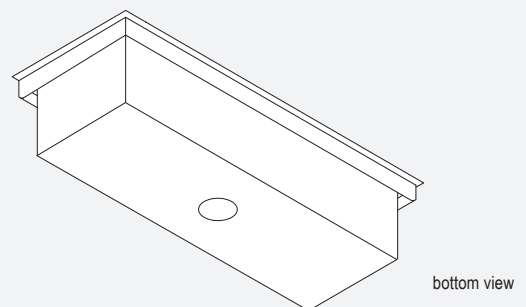

Easyrack Office is made of anodized aluminum with aluminum cover in piombo painted. The inner part is natural aluminium.

EasyRack Office

section

EasyRack Office

Carica batterie ad induzione *Inductive charging*