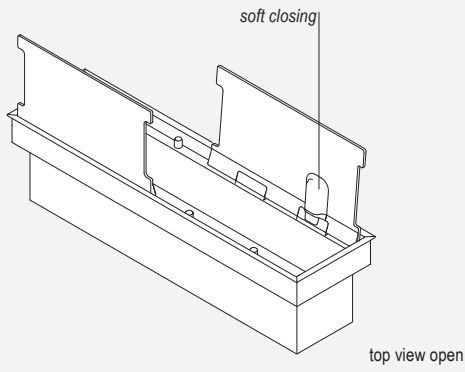

EasyRack Office is a stylish and functional equipped section, integrable on desk worktop and designed to keep in order the workstation. Suitable on work desks, executive desks, meeting tables and domestic desks. EasyRack office is available in single or double version with optional screen partition holder.

Easyrack Office is made of anodized aluminum with aluminum cover in piombo painted. The inner part is natural aluminium.

EasyRack Office

section

EasyRack Office

Carica batterie ad induzione *Inductive charging*