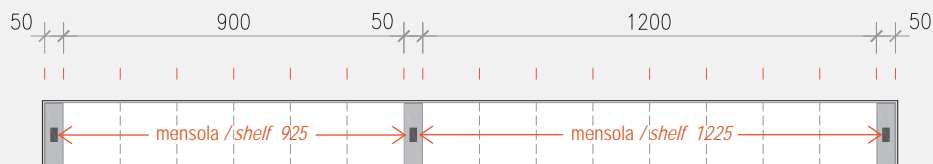

The space between the supports bases and EasyShelf's strut respects the modularity of EasyRack's accessorizes. It is possible mount the proposals compositions also on longer measures of STEP or FLAT frames. In this case, it will be necessary to decide the placement position respect to EasyRack frame.

The asymmetrical compositions are available right or left.

EASYSHELF

Abaco composizioni / Compositions index

canale / frame
STEP - FLAT**1650**canale / frame
STEP - FLAT**1800**canale / frame
STEP - FLAT**1950**

EASYSHELF

Abaco composizioni / Compositions index

canale / frame
STEP - FLAT
2100

canale / frame
STEP - FLAT
2250

EASYSHELF

Abaco composizioni / Compositions index

canale / frame
STEP - FLAT
2400

canale / frame
STEP - FLAT
2550