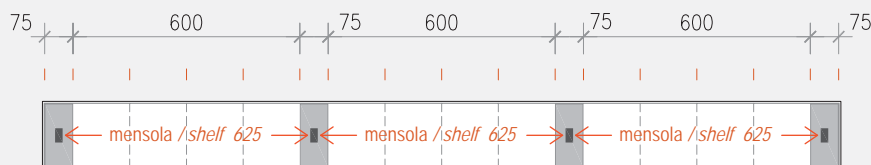

The space between the supports bases and EasyShelf's strut respects the modularity of EasyRack's accessorizes. It is possible mount the proposals compositions also on longer measures of STEP or FLAT frames. In this case, it will be necessary to decide the placement position respect to EasyRack frame.

The asymmetrical compositions are available right or left.

EASYSHELF

Abaco composizioni / Compositions index

canale / frame
STEP - FLAT**1650**canale / frame
STEP - FLAT**1800**canale / frame
STEP - FLAT**1950**

EASYSHELF

Abaco composizioni / Compositions index

canale / frame
STEP - FLAT
2100

canale / frame
STEP - FLAT
2250

EASYSHELF

Abaco composizioni / Compositions index

canale / frame
STEP - FLAT
2400

canale / frame
STEP - FLAT
2550