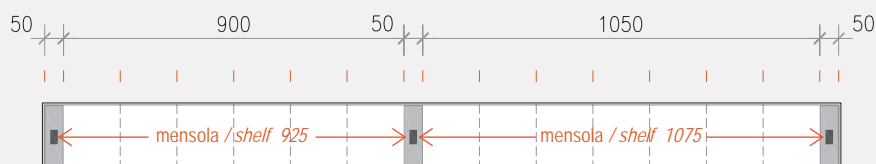

The space between the supports bases and EasyShelf's strut respects the modularity of EasyRack's accessorizes. It is possible mount the proposals compositions also on longer measures of STEP or FLAT frames. In this case, it will be necessary to decide the placement position respect to EasyRack frame.

The asymmetrical compositions are available right or left.

EASYSHELF

Abaco composizioni / Compositions index

canale / frame
STEP - FLAT**1650**canale / frame
STEP - FLAT**1800**canale / frame
STEP - FLAT**1950**

EASYSHELF

Abaco composizioni / Compositions index

canale / frame
STEP - FLAT
2100

canale / frame
STEP - FLAT
2250

EASYSHELF

Abaco composizioni / Compositions index

canale / frame
STEP - FLAT
2400

canale / frame
STEP - FLAT
2550