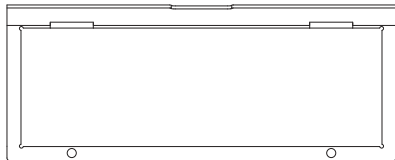

piano di fondo in Corian bianco
bottom surface Corian white

vaschetta acciaio inox
tray stainless steel

EASYRACK KITCHEN

contenitore 300 P240 / storage 300 P240

EASYPACK KITCHEN**contenitore 450 P80 / storage 450 P80**

pianta chiuso / close plan

pianta / plan

fronte / front

fianco / side

EASYPACK KITCHEN**contenitore 450 P135 / storage 450 P135**

pianta chiuso / close plan

pianta / plan

fronte / front

fianco / side

EASYPACK KITCHEN

contenitore 450 P240 / storage 450 P240

pianta chiuso / close plan

pianta aperto / open plan

fronte / front

fianco / side