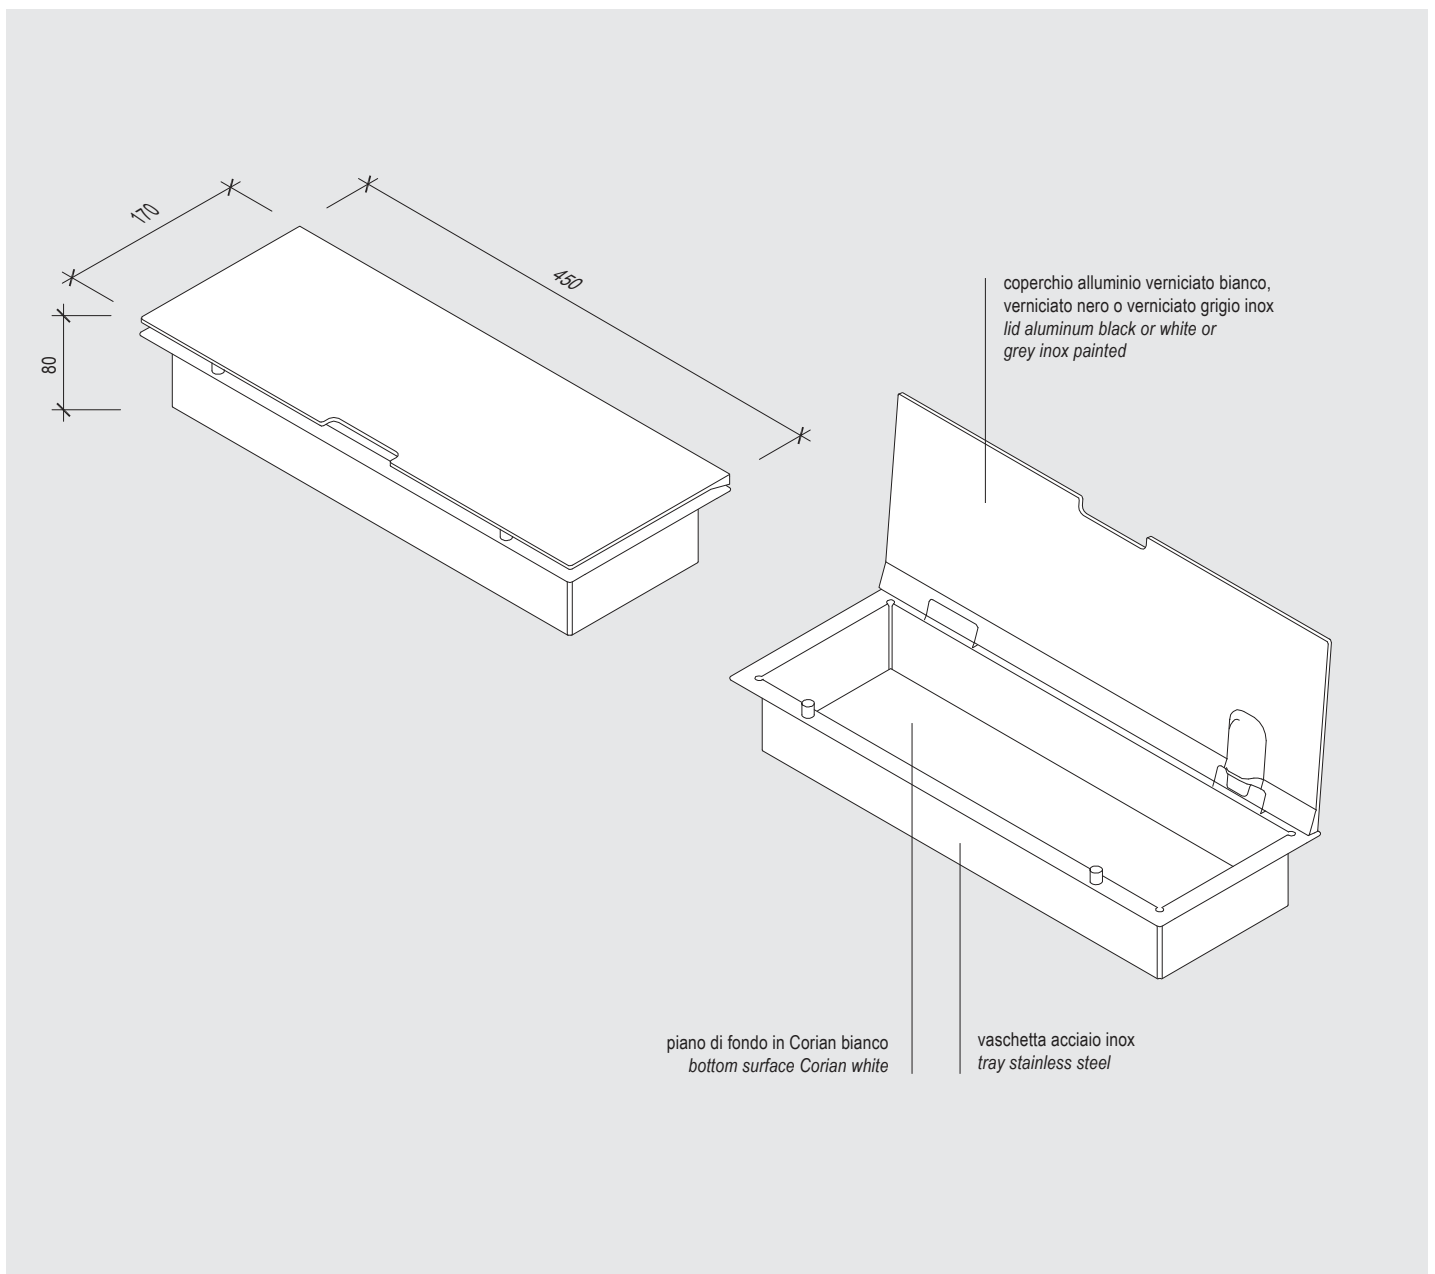

piano di fondo in Corian bianco
bottom surface Corian white

vaschetta acciaio inox
tray stainless steel

EASYRACK KITCHEN

contenitore 300 P240 / storage 300 P240

EASYPACK KITCHEN**contenitore 450 P80 / storage 450 P80**

pianta chiuso / close plan

pianta / plan

fronte / front

fianco / side

EASYPACK KITCHEN**contenitore 450 P135 / storage 450 P135**

pianta chiuso / close plan

pianta / plan

fronte / front

fianco / side

EASYPACK KITCHEN

contenitore 450 P240 / storage 450 P240

pianta chiuso / close plan

pianta aperto / open plan

fronte / front

fianco / side