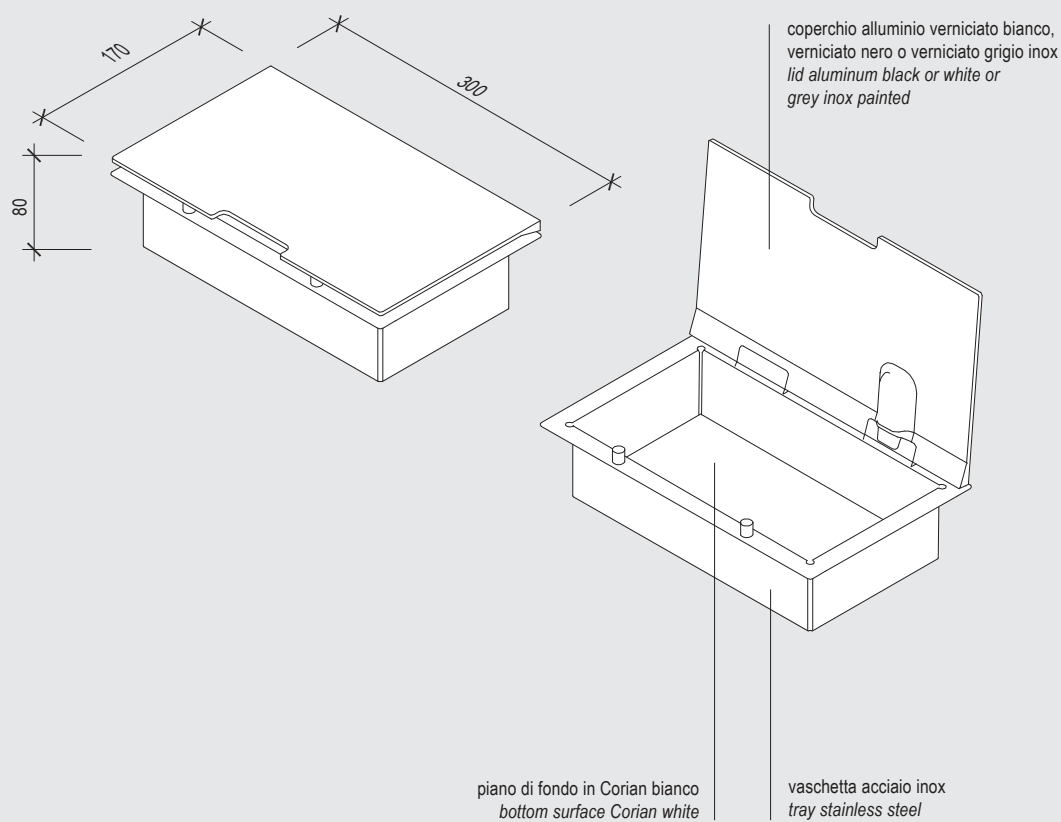

EASyrACK KITCHEN

contenitore 300 P80 / storage 300 P80

EASYPACK KITCHEN**contenitore 300 P135 / storage 300 P135**

pianta chiuso / close plan

pianta / plan

fronte / front

fianco / side

coperchio alluminio verniciato bianco,
verniciato nero o verniciato grigio inox
lid aluminum black or white or
grey inox painted

piano di fondo in Corian bianco
bottom surface Corian white

vaschetta acciaio inox
tray stainless steel

EASYRACK KITCHEN

contenitore 300 P240 / storage 300 P240

EASYPACK KITCHEN**contenitore 450 P80 / storage 450 P80**

pianta chiuso / close plan

pianta / plan

fronte / front

fianco / side

EASYPACK KITCHEN**contenitore 450 P135 / storage 450 P135**

pianta chiuso / close plan

pianta / plan

fronte / front

fianco / side

EASYPACK KITCHEN

contenitore 450 P240 / storage 450 P240

pianta chiuso / close plan

pianta aperto / open plan

fronte / front

fianco / side