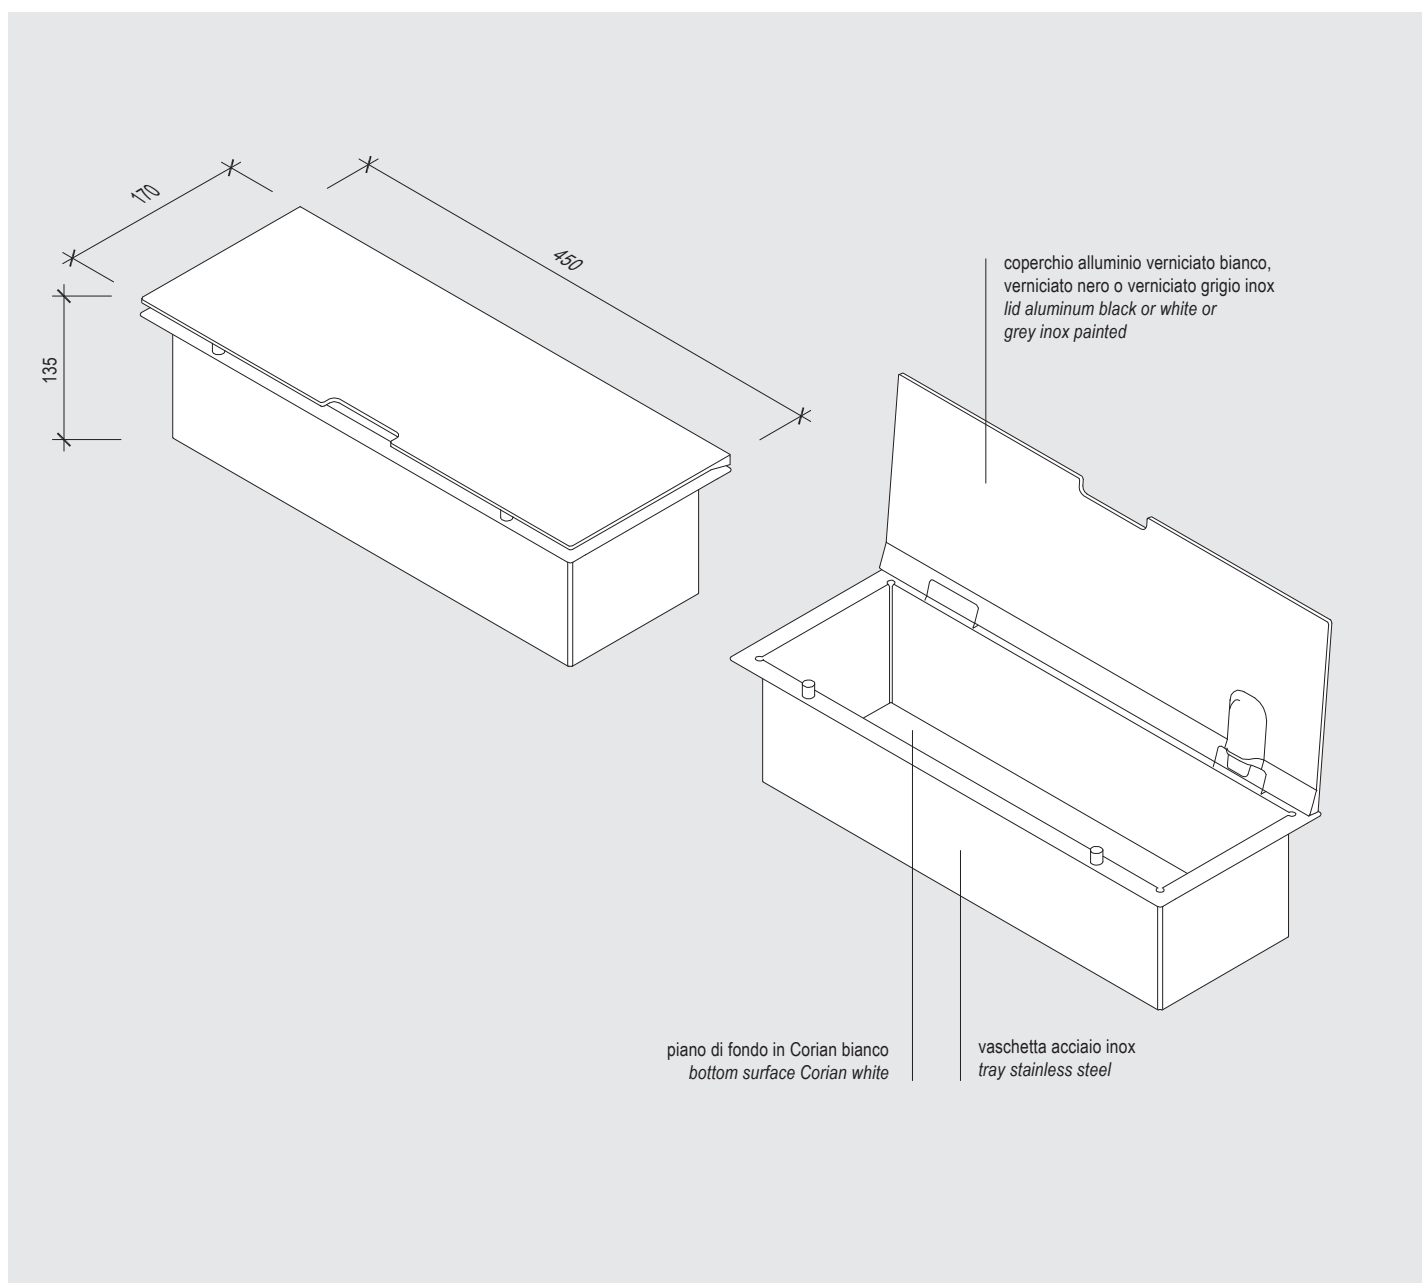

piano di fondo in Corian bianco
bottom surface Corian white

vaschetta acciaio inox
tray stainless steel

EASYRACK KITCHEN

contenitore 300 P240 / storage 300 P240

EASYPACK KITCHEN**contenitore 450 P80 / storage 450 P80**

pianta chiuso / close plan

pianta / plan

fronte / front

fianco / side

EASYPACK KITCHEN**contenitore 450 P135 / storage 450 P135**

pianta chiuso / close plan

pianta / plan

fronte / front

fianco / side

EASYPACK KITCHEN

contenitore 450 P240 / storage 450 P240

pianta chiuso / close plan

pianta aperto / open plan

fronte / front

fianco / side