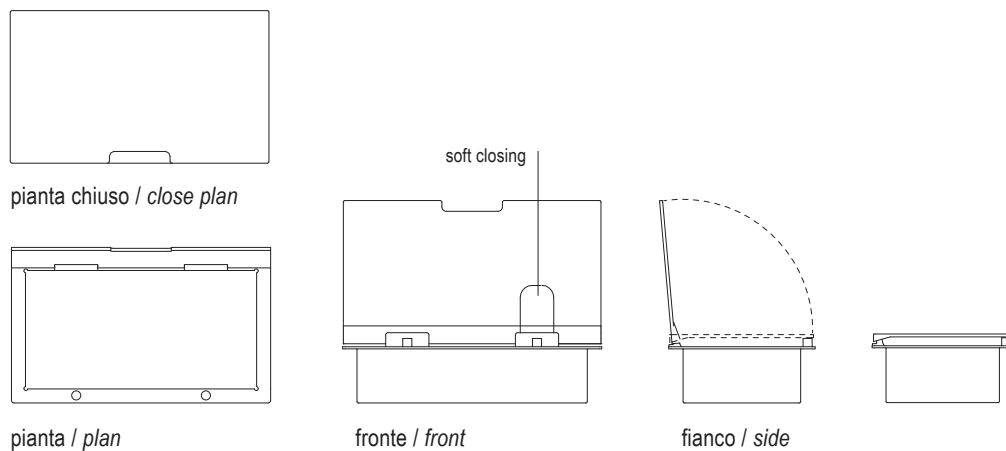

EASyrACK KITCHEN

contenitore 300 P80 / storage 300 P80

EASYPACK KITCHEN**contenitore 300 P135 / storage 300 P135**

pianta chiuso / close plan

pianta / plan

fronte / front

fianco / side

coperchio alluminio verniciato bianco,
verniciato nero o verniciato grigio inox
lid aluminum black or white or
grey inox painted

piano di fondo in Corian bianco
bottom surface Corian white

vaschetta acciaio inox
tray stainless steel

EASYRACK KITCHEN

contenitore 300 P240 / storage 300 P240

EASYPACK KITCHEN**contenitore 450 P80 / storage 450 P80**

pianta chiuso / close plan

pianta / plan

fronte / front

fianco / side

EASYPACK KITCHEN**contenitore 450 P135 / storage 450 P135**

pianta chiuso / close plan

pianta / plan

fronte / front

fianco / side

EASYPACK KITCHEN

contenitore 450 P240 / storage 450 P240

pianta chiuso / close plan

pianta aperto / open plan

fronte / front

fianco / side