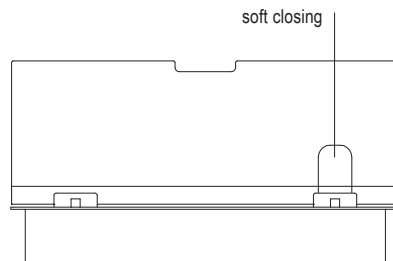

piano di fondo in Corian bianco
bottom surface Corian white

vaschetta acciaio inox
tray stainless steel

EASYRACK KITCHEN

contenitore 300 P240 / storage 300 P240

EASYPACK KITCHEN**contenitore 450 P80 / storage 450 P80**

pianta chiuso / close plan

pianta / plan

fronte / front

fianco / side

EASYPACK KITCHEN**contenitore 450 P135 / storage 450 P135**

pianta chiuso / close plan

pianta / plan

fronte / front