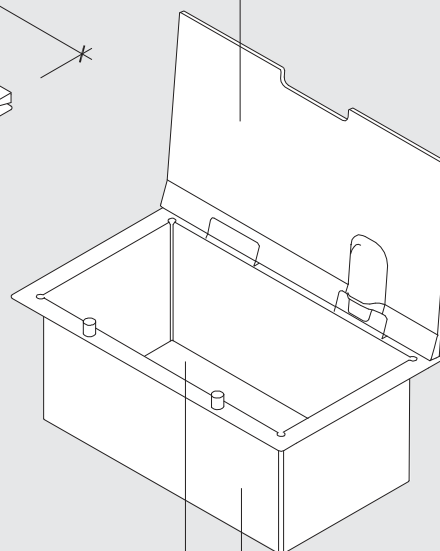

EASyrACK KITCHEN

contenitore 300 P80 / storage 300 P80

EASYPACK KITCHEN**contenitore 300 P135 / storage 300 P135**

pianta chiuso / close plan

pianta / plan

fronte / front

fianco / side

coperchio alluminio verniciato bianco,
verniciato nero o verniciato grigio inox
lid aluminum black or white or
grey inox painted

piano di fondo in Corian bianco
bottom surface Corian white

vaschetta acciaio inox
tray stainless steel

EASYRACK KITCHEN

contenitore 300 P240 / storage 300 P240

EASYPACK KITCHEN**contenitore 450 P80 / storage 450 P80**

pianta chiuso / close plan

pianta / plan

fronte / front

fianco / side

EASYPACK KITCHEN**contenitore 450 P135 / storage 450 P135**

pianta chiuso / close plan

pianta / plan

fronte / front

fianco / side

EASYPACK KITCHEN

contenitore 450 P240 / storage 450 P240

pianta chiuso / close plan

pianta aperto / open plan

fronte / front

fianco / side