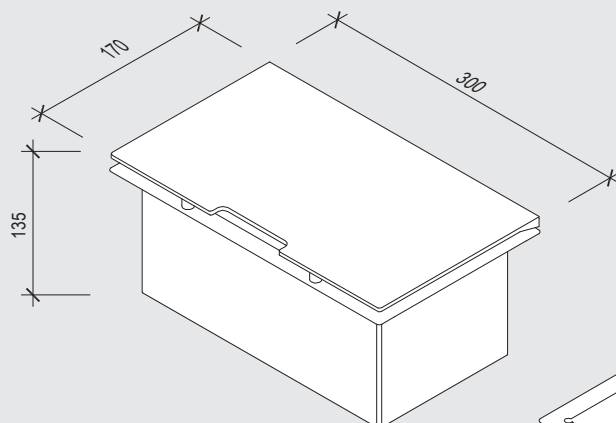

EASyrACK KITCHEN

contenitore 300 P80 / storage 300 P80

EASYPACK KITCHEN**contenitore 300 P135 / storage 300 P135**

pianta chiuso / close plan

pianta / plan

fronte / front

fianco / side

coperchio alluminio verniciato bianco,
verniciato nero o verniciato grigio inox
lid aluminum black or white or
grey inox painted

piano di fondo in Corian bianco
bottom surface Corian white

vaschetta acciaio inox
tray stainless steel

EASYRACK KITCHEN

contenitore 300 P240 / storage 300 P240

EASYPACK KITCHEN**contenitore 450 P80 / storage 450 P80**

fianco / side

EASYPACK KITCHEN

contenitore 450 P240 / storage 450 P240

pianta chiuso / close plan

pianta aperto / open plan

fronte / front

fianco / side