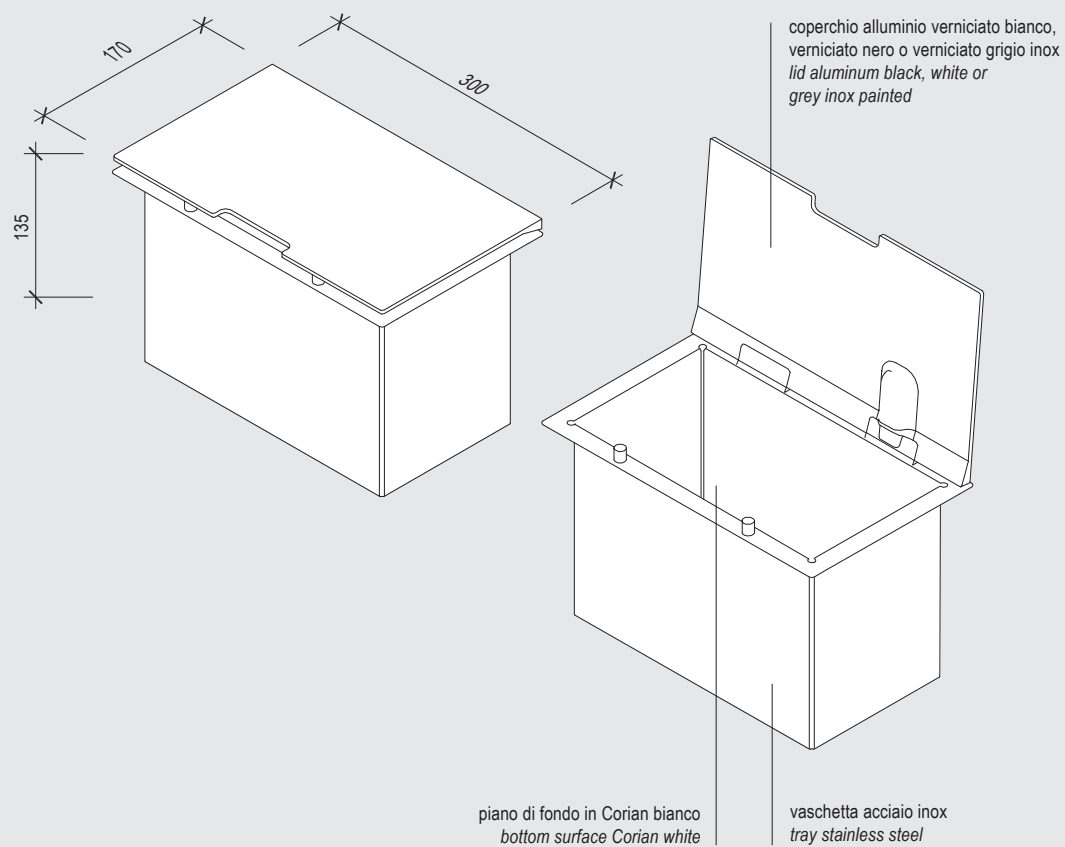

EASyrACK KITCHEN

contenitore 300 P80 / storage 300 P80

EASYPACK KITCHEN**contenitore 300 P135 / storage 300 P135**

pianta chiuso / close plan

pianta / plan

fronte / front

fianco / side

coperchio alluminio verniciato bianco,
verniciato nero o verniciato grigio inox
lid aluminum black or white or
grey inox painted

piano di fondo in Corian bianco
bottom surface Corian white

vaschetta acciaio inox
tray stainless steel

EASYRACK KITCHEN

contenitore 300 P240 / storage 300 P240

EASYPACK KITCHEN**contenitore 450 P80 / storage 450 P80**

pianta chiuso / close plan

pianta / plan

fronte / front

fianco / side

EASYPACK KITCHEN**contenitore 450 P135 / storage 450 P135**

pianta chiuso / close plan

pianta / plan

fronte / front

fianco / side

EASYPACK KITCHEN

contenitore 450 P240 / storage 450 P240

pianta chiuso / close plan

pianta aperto / open plan

fronte / front

fianco / side