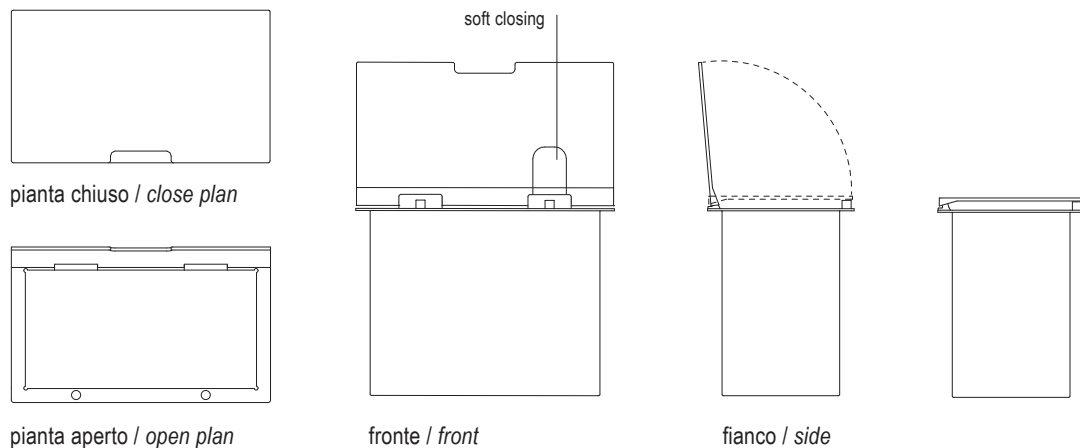

EASyrACK KITCHEN

contenitore 300 P80 / storage 300 P80

EASYPACK KITCHEN**contenitore 300 P135 / storage 300 P135**

pianta chiuso / close plan

pianta / plan

fronte / front

fianco / side

coperchio alluminio verniciato bianco,
verniciato nero o verniciato grigio inox
lid aluminum black or white or
grey inox painted

piano di fondo in Corian bianco
bottom surface Corian white

vaschetta acciaio inox
tray stainless steel

EASYRACK KITCHEN

contenitore 300 P240 / storage 300 P240

EASYPACK KITCHEN**contenitore 450 P80 / storage 450 P80**

pianta chiuso / close plan

pianta / plan

fronte / front

fianco / side

EASYPACK KITCHEN**contenitore 450 P135 / storage 450 P135**

pianta chiuso / close plan

pianta / plan

fronte / front

fianco / side

EASYPACK KITCHEN

contenitore 450 P240 / storage 450 P240

pianta chiuso / close plan

pianta aperto / open plan

fronte / front

fianco / side