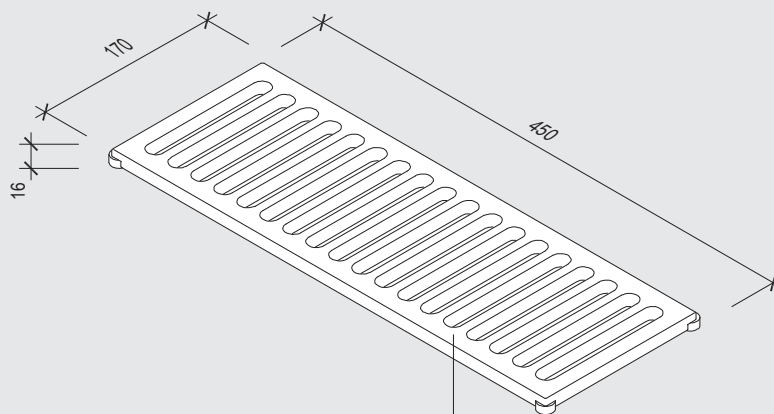

EASYPACK KITCHEN
gocciolatoio 300 / drip tray 300

pianta / plan

fronte / front

fianco / side

Corian bianco o nero
Corian white or black

EASYPACK KITCHEN
gocciolatoio 450 / drip tray 450

pianta / plan

fronte / front

fianco / side

Corian bianco o nero
Corian white or black

EASYPACK KITCHEN
gocciolatoio 600 / drip tray 600

pianta / plan

fronte / front

fianco / side

Corian bianco o nero
Corian white or black