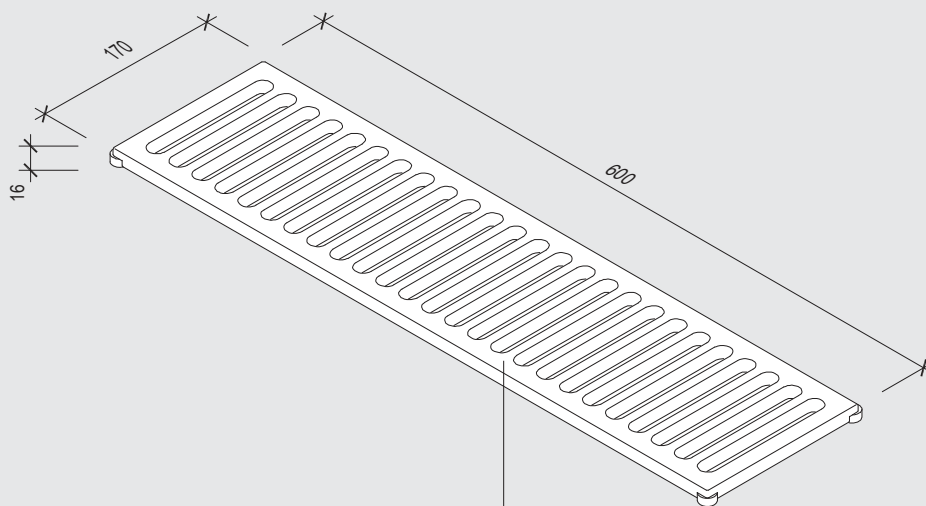

fianco / side

Corian bianco o nero
Corian white or black

EASYPACK KITCHEN
gocciolatoio 600 / drip tray 600

pianta / plan

fronte / front

fianco / side

Corian bianco o nero
Corian white or black