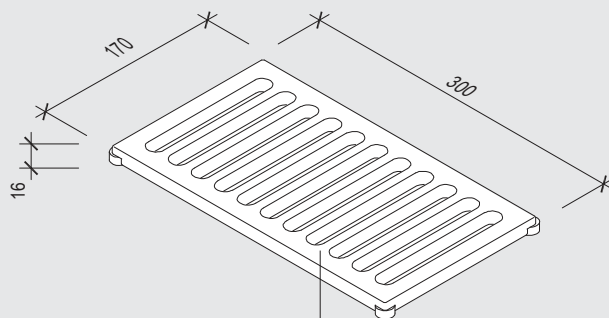

EASYPACK KITCHEN
gocciolatoio 300 / drip tray 300

pianta / plan

fronte / front

fianco / side

Corian bianco o nero
Corian white or black

EASYPACK KITCHEN
gocciolatoio 450 / drip tray 450

pianta / plan

fronte / front

fianco / side

Corian bianco o nero
Corian white or black

EASYPACK KITCHEN
gocciolatoio 600 / drip tray 600

pianta / plan

fronte / front

fianco / side

Corian bianco o nero
Corian white or black