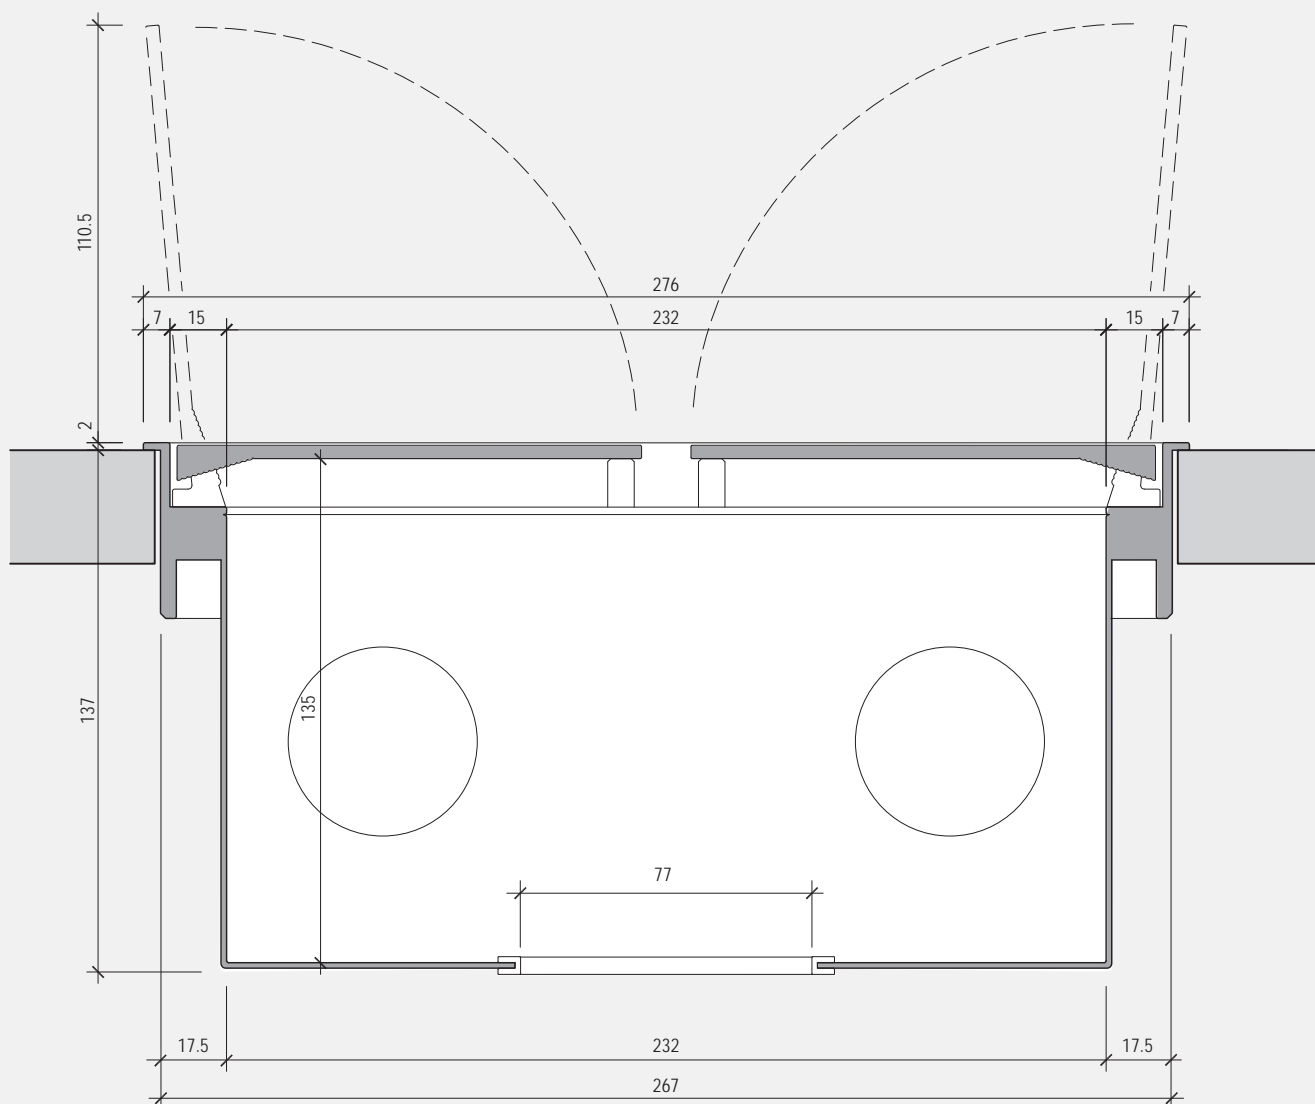

EasyRack Office 700

L 716 x P 276 x H 140

- Vaschetta raccogli-cavi L700 H125
- Cable management box L700 H125

OFD0700PX

alluminio verniciato piombo
aluminum piombo painted

EasyRack Office