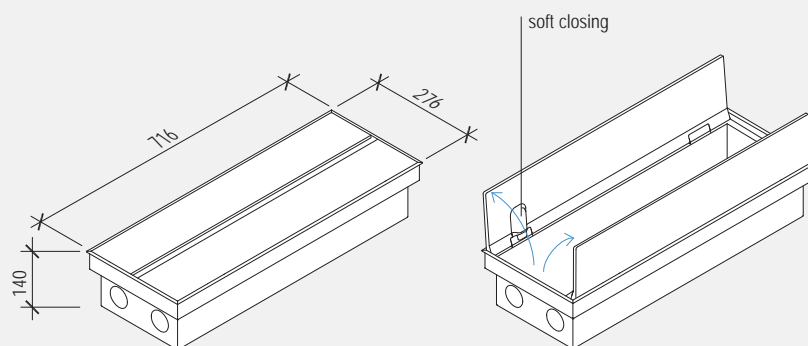

EasyRack Office 700

L 716 x P 276 x H 140

- Vaschetta raccogli-cavi L700 H125
- Cable management box L700 H125

OFD0700PX

alluminio verniciato piombo
aluminum piombo painted

EasyRack Office